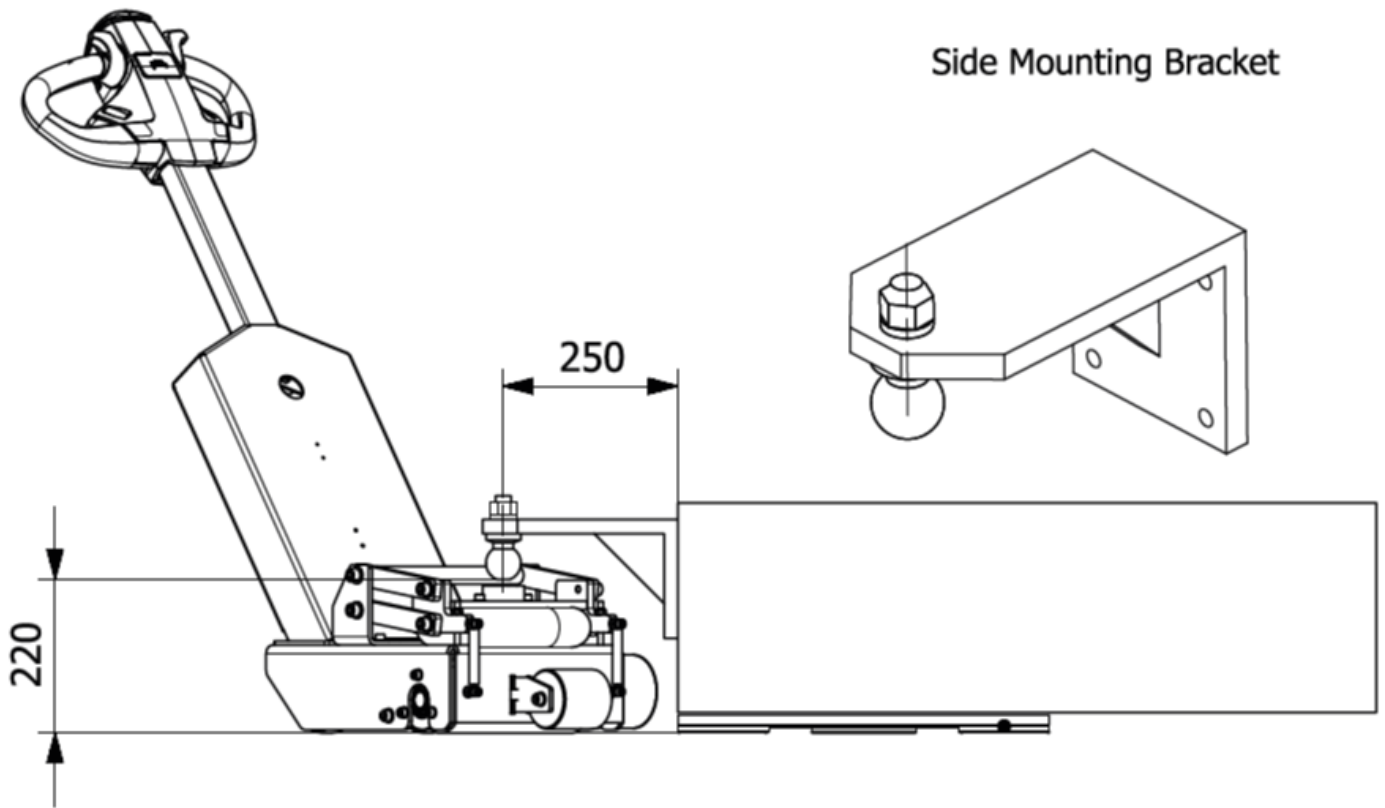

ASE Systems

Technical drawing

Freedom to move